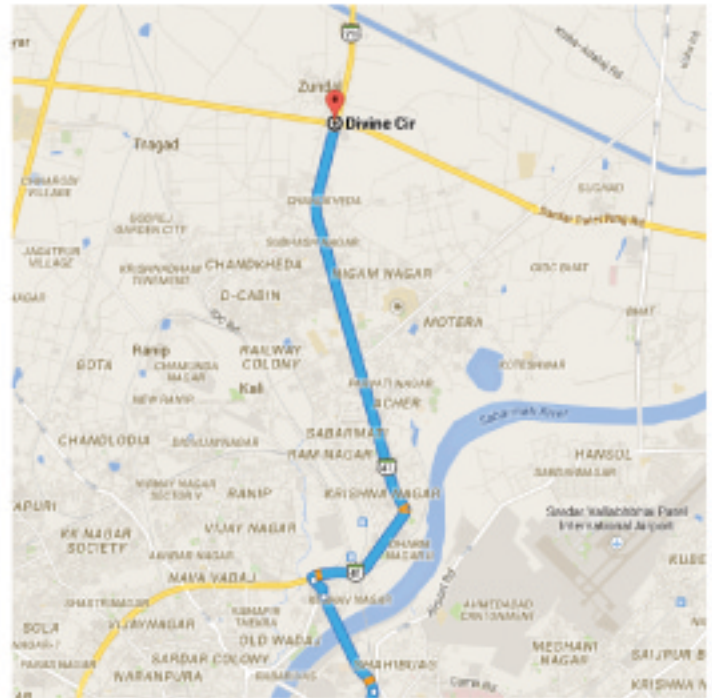

5. At the roundabout, take the 1st exit onto Khawaja Nasiruddin Chishty Rd  
 Pass by ESIC Hospital (on the left)
- 1.6 km
6. At Subhash Bridge Cir, take the 2nd exit  
 300 m

### Follow Gujarat State Highway 41 to Dada Bhagwan Cir/Zundal Cir

8.1 km / 11 min

7. At RTO Cir, take the 2nd exit onto Chimanbhai Patel Flyover/Gujarat State Highway 41  
 Continue to follow Gujarat State Highway 41  
 Pass by Petrol Pump (on the left in 2.7 km)
- 8.1 km
8. Enter Dada Bhagwan Cir/Zundal Cir  
 24 m

## Divine Cir

Ahmedabad, Gujarat 382421

These directions are for planning purposes only. You may find that construction projects, traffic, weather, or other events may cause conditions to differ from the map results, and you should plan your route accordingly. You must obey all signs or notices regarding your route.

Map data ©2014 Google